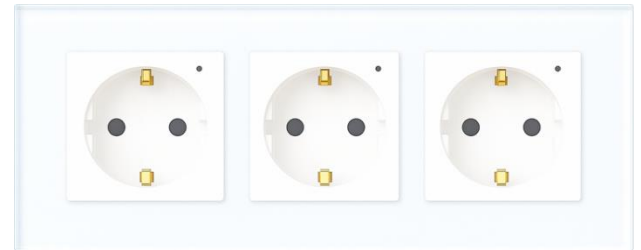

Wi-Fi EU Type F Triple Socket 16A

VIV-TW-WF3F-WT is a smart in-wall triple power socket designed for EU Type F (Schuko) systems. With Wi-Fi connectivity, it allows remote control and energy monitoring of connected devices via smartphone apps or voice assistants. This model integrates three independent outlets into a single elegant tempered glass panel, offering functionality and style for smart home environments.

Features

- **Type:** EU Type F (Schuko) Triple Socket
- **Rated Current:** 16A
- **Connectivity:** Wi-Fi 2.4GHz + Bluetooth (BLE)
- **App Support:** Tuya Smart, Smart Life
- **Voice Control:** Amazon Alexa, Google Assistant
- **Panel Material:** Tempered Glass
- **Colors Available:** White, Black, Gold, Grey
- **Energy Monitoring:** No
- **LED Indicator:** Yes
- **Installation:** Standard 86mm double EU wall box (60mm spacing)
- **Dimensions:** 86 × 228 mm
- **Certifications:** CE, CB, RoHS

Specifications

Product Model	VIV-TW-WF3F-WT
Rated Voltage	110V-240V A.C., 50/60Hz
Materials	4mm thickness tempered glass panel, fire-retardant PC plastic material, metal bracket, copper parts
Rated Power	1760W~3840W
App	Smart Life/ Tuya
Voice Assitant	Amazon Alexa, Google Home, Yandex Alice
Wi-Fi Standard	IEEE 802.11 b/g/n, 2.4 GHz
Bluetooth	Yes
Energy Consumption	≤0.2W
Power Monitoring	No
Socket Type	Type F
Rated Current	16A
Capacitor	No Capacitor Required
Earth Pin	Yes. Standard Grounding
Working Temperature	-20°C~+70°C
Lifespan	30,000 Times with Load
Certificates	CE, RoHS, EAC, CB
Dimension	86 x 228mm